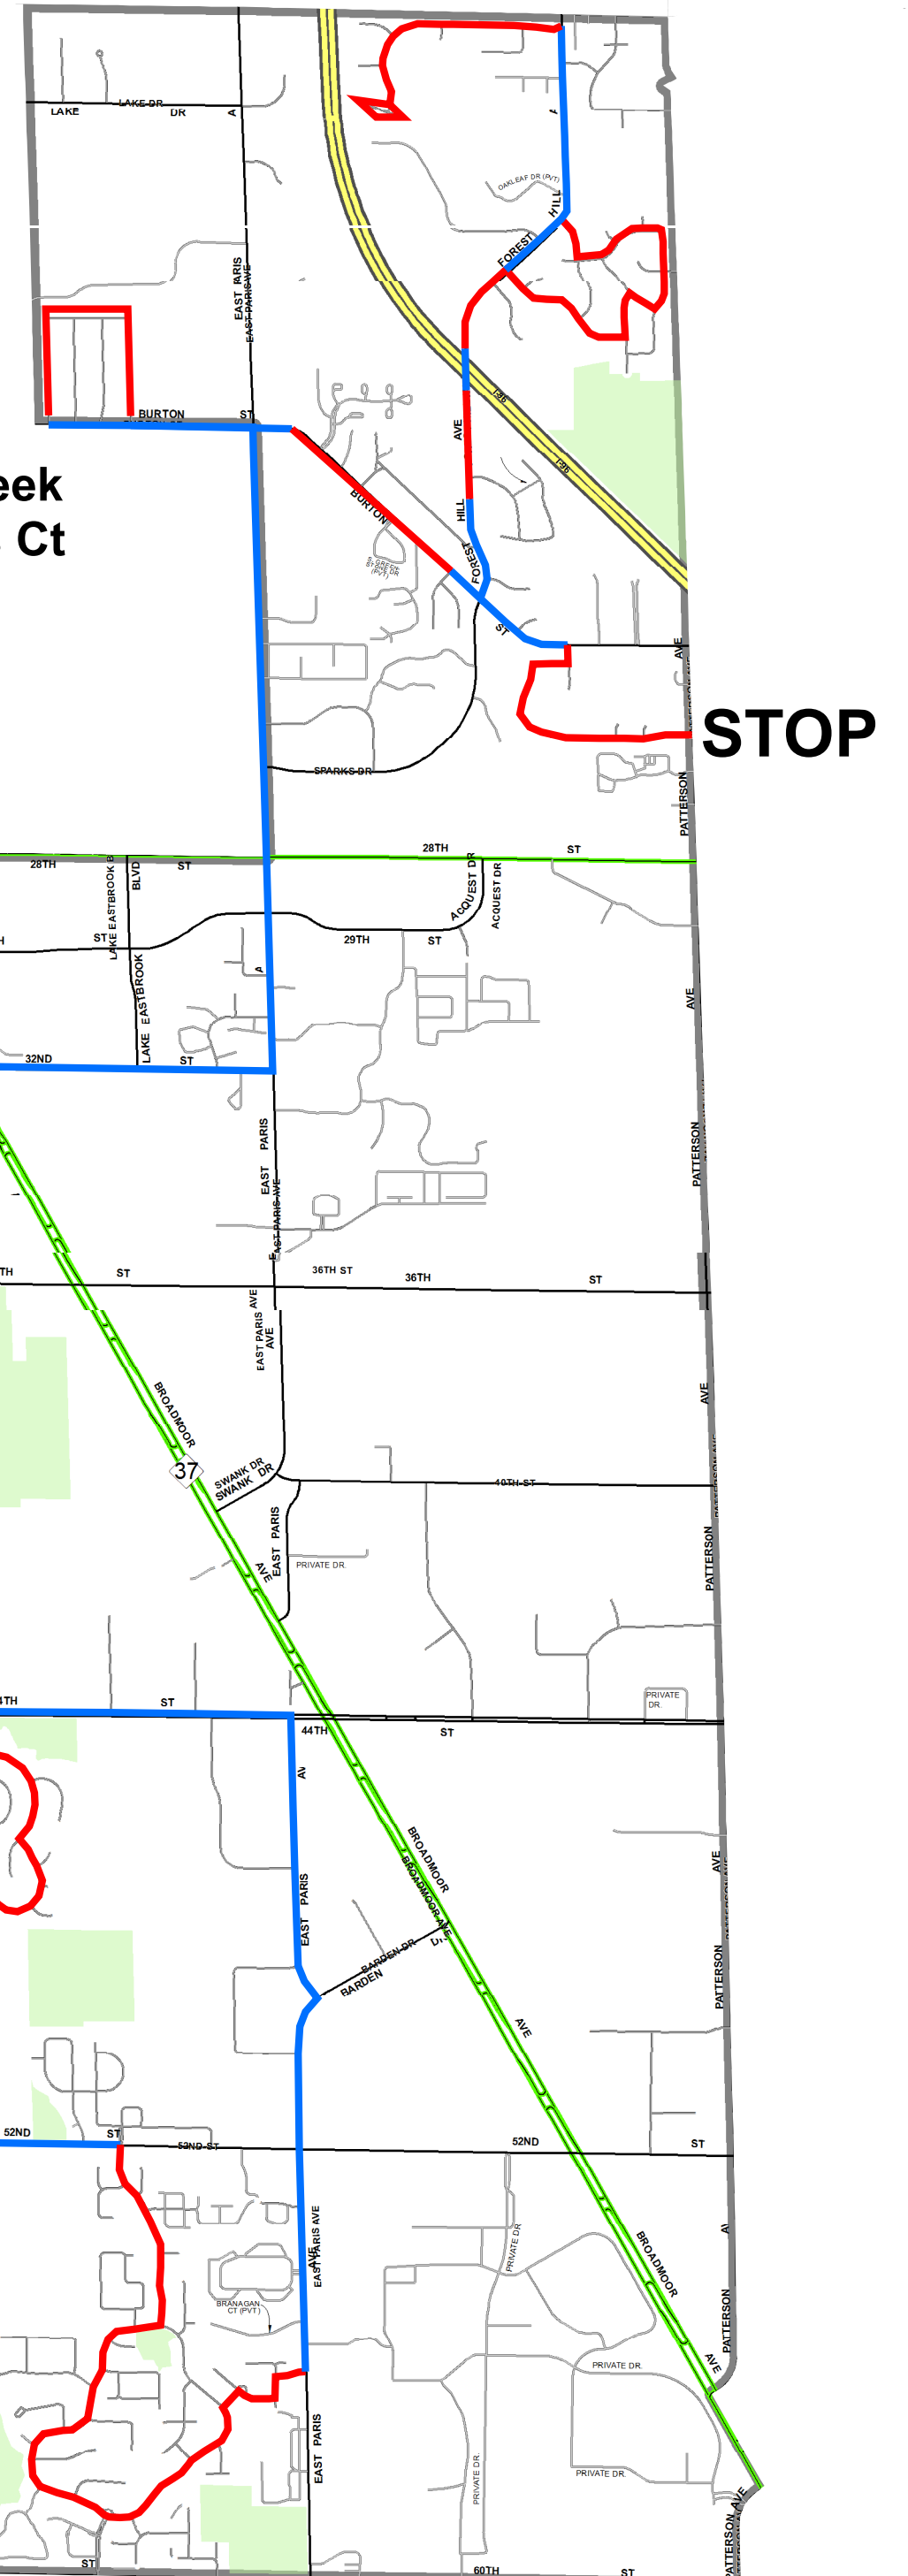

# NATIONAL PUBLIC WORKS WEEK PARADE THROUGHOUT THE CITY

**SATURDAY, MAY 22**

**PLEASE NOTE, THE FOLLOWING START TIMES ARE APPROXIMATE:**

- |                            |                                |
|----------------------------|--------------------------------|
| 9:03 Division/Maplelawn    | 9:56 52nd/Baileys Grove        |
| 9:05 48th/Division         | 10:03 East Paris/East DeBlay   |
| 9:11 48th/Fuller           | 10:08 44th/Meadowlawn          |
| 9:14 52nd/Blaine           | 10:14 44th/Middlebury          |
| 9:16 52nd/Madison          | 10:15 44th/Morningside         |
| 9:20 56th/Eastern          | 10:18 44th/Wintergreen         |
| 9:21 Eastern/Leisure South | 10:21 44th/Walnut Hills        |
| 9:25 Eastern/Bellewood     | 10:26 Stauffer/Wingate         |
| 9:31 Brookmark/Kalamazoo   | 10:31 32nd/Hampton Downs       |
| 9:33 52nd/Queensbury       | 10:38 Burton/Rowland           |
| 9:40 52nd/Stauffer         | 10:40 Burton/Observatory       |
| 9:48 Sutherland/Kalamazoo  | 10:45 Forest Hills/Forest Lake |

- |                                  |
|----------------------------------|
| 10:49 Forest Hills/Wayside       |
| 10:51 Forest Hills/Orchard Creek |
| 10:58 Burton/Forest Meadows Ct   |

## KENTWOOD PARADE ROUTE KEY

MAIN ROAD

RESIDENTIAL ROAD